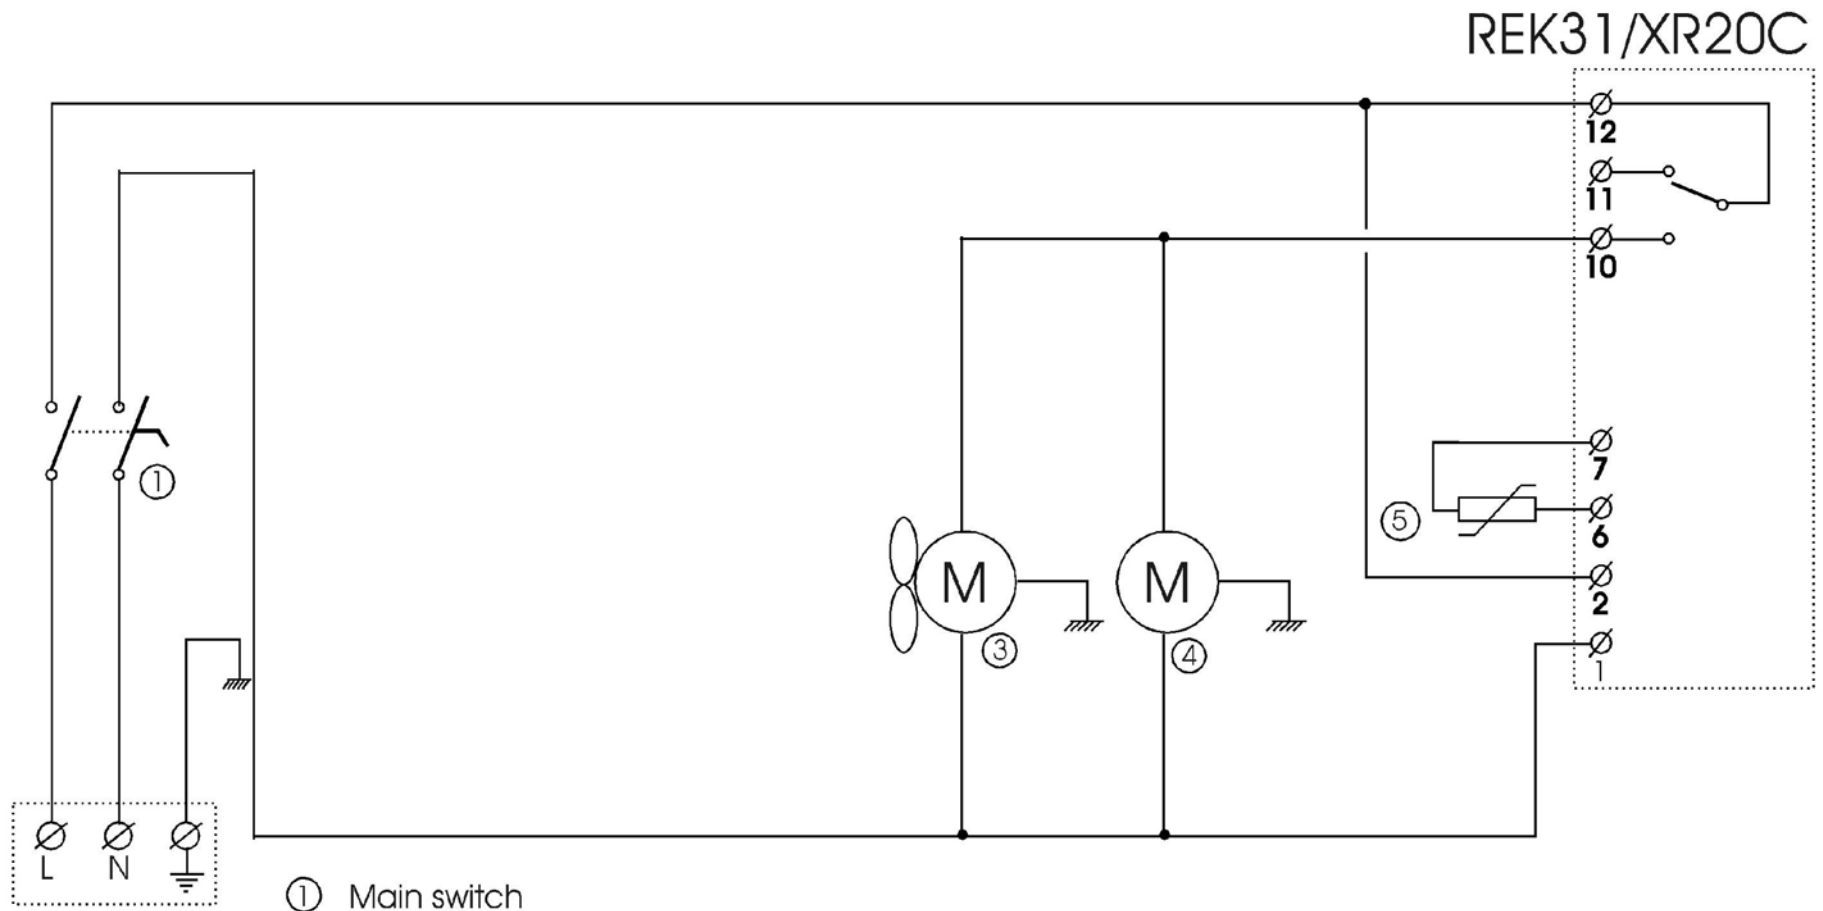

Schaltplan

COOL-LINE-Kühlaufsatz PA 14-200

[Art. 435142002]

- ① Main switch
- ③ Condenser fan
- ④ Compressor
- ⑤ Cabinet probe

Static cooling
Electrical system
302-101025

Static cooling
Refrigeration system
301-060928