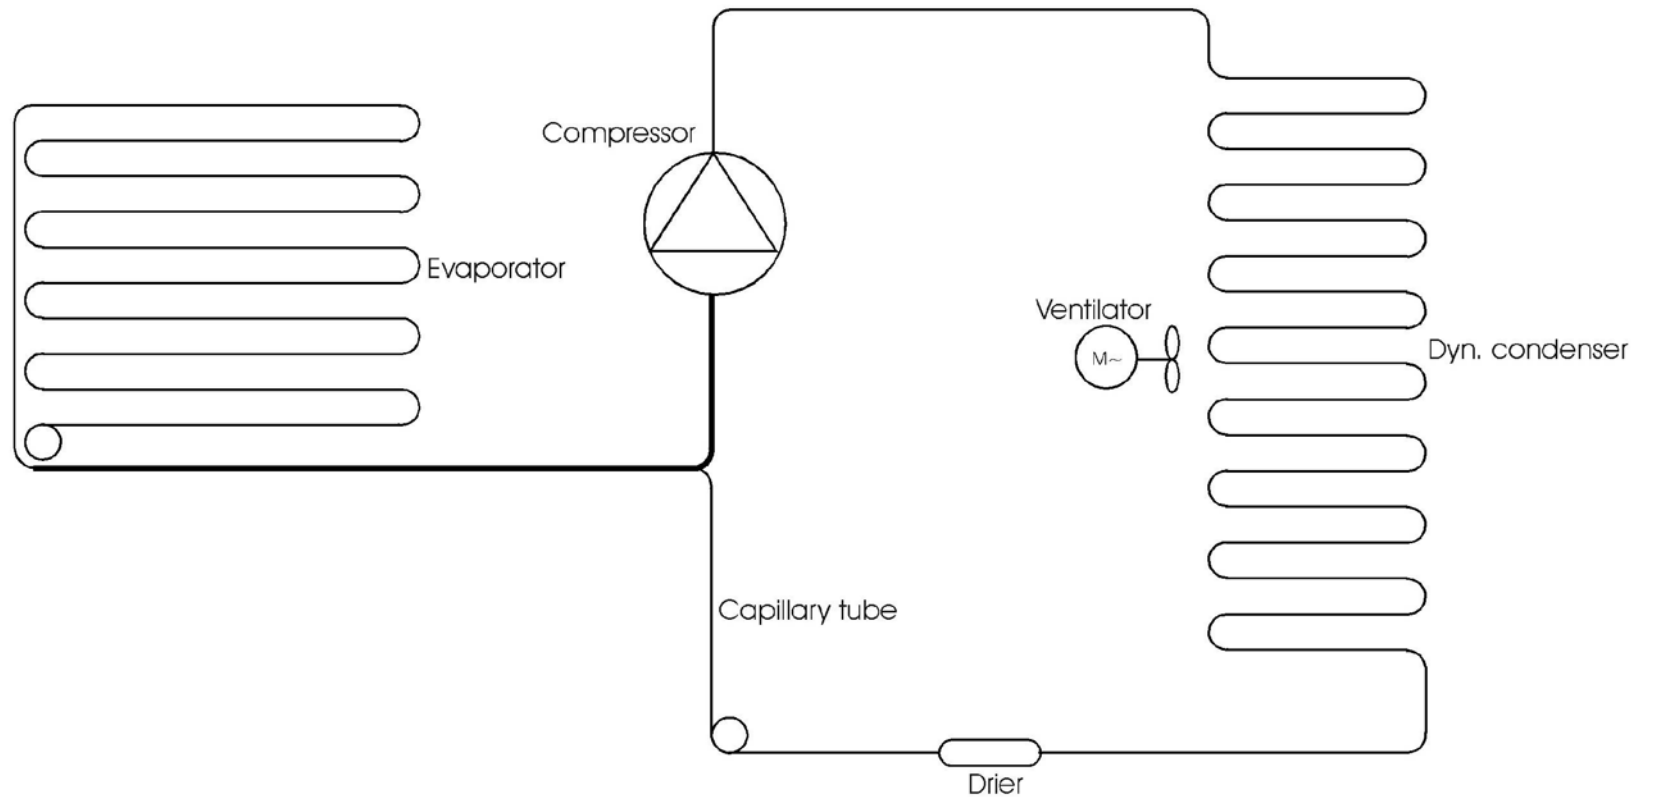

Schaltplan

COOL-LINE-Kühlaufsatz PA 14-200

[Art. 435142002]

- ① Main switch
- ③ Condenser fan
- ④ Compressor
- ⑤ Cabinet probe

Static cooling
Electrical system
302-101025

Static cooling
Refrigeration system
301-060928