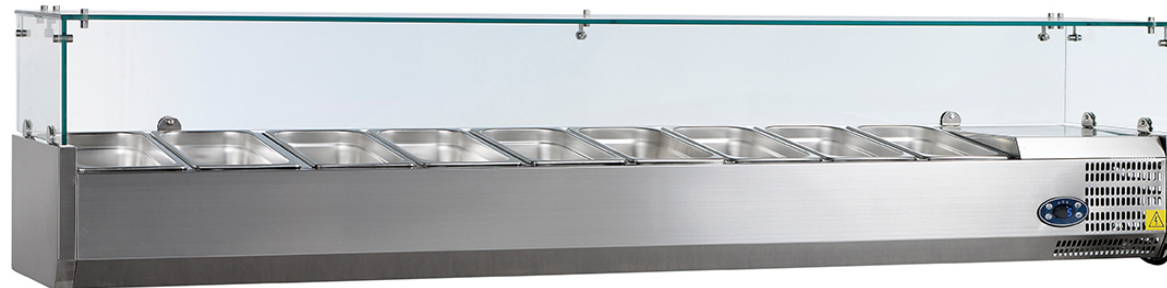

Schaltplan

COOL-LINE-Kühlaufsatz PA 14-200

[Art. 435142002]

- ① Main switch
- ③ Condenser fan
- ④ Compressor
- ⑤ Cabinet probe

Static cooling
Electrical system
302-101025

Static cooling
Refrigeration system
301-060928