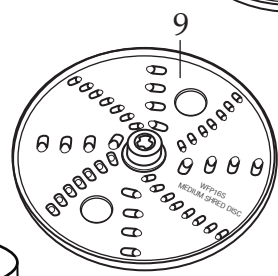

035933
Base Unit Assembly