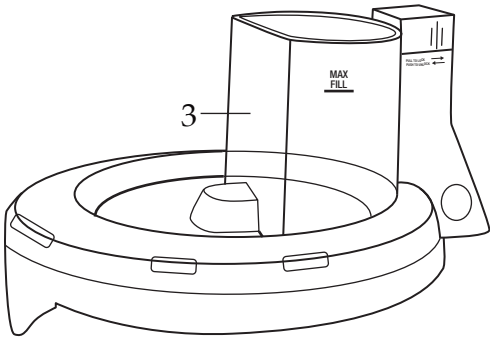

## WFP16SCD

4 Qt. Sealed Batch Bowl and  
Continuous-Feed Food Processor

**033648**  
Brush

Unit Information	
120 volts - 60 Hz - Max. 7 Amps	
2 Year Limited Warranty	
5 Year Full Motor Warranty	
4 1/2 Cup, 11 Cup and 14 Cup Work Bowls	
1000 Watt Peak Power Motor	
SealTight™ Lid and Blade Assembly	