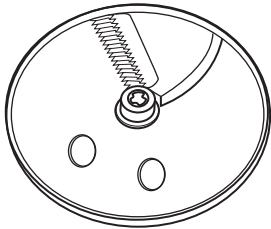

<b>Illustration #</b>	<b>Part #</b>	<b>Description</b>
1	033637	Small Pusher
2	033692	Large Pusher
3	033693	Batch Bowl Cover
3a	035672	Lid Gasket <i>(after 9/21/2015)</i>
4	033632	Batch Bowl
5	033631	S Blade (comes with WFP16S and WFG16SCD)
6	033639	Disc Stem
7	033641	Sealed Whipping Disc (comes with WFP16S and WFP16SCD)
8	033640	Adjustable Slicing Disc (comes with WFP16S and WFP16SCD)
9	033642	Reversible Shredding Disc (comes with WFP16S and WFP16SCD)
10	033638	Slinger
11	034610	Continuous-Feed Cover
12	034609	Continuous-Feed Chute
13	027166	Dicing Cleaning Tool
14	035674	8mm - 5/16" Dicing Grid ONLY <i>(after 9/21/2015)</i>
	035677	10mm - 3/8" Dicing Grid ONLY <i>(after 9/21/2015 comes with WFP16SCD)</i>
	033649	10mm - 3/8" Dicing Grid ONLY (comes with WFP16SCD)
	035680	12mm - 15/32" Dicing Grid ONLY <i>(after 9/21/2015)</i>
15	035673	8mm - 5/16" Slicing Disc ONLY <i>(after 9/21/2015)</i>
	035676	10mm - 3/8" Slicing Disc ONLY <i>(after 9/21/2015 comes with WFP16SCD)</i>
	033650	10mm - 3/8" Slicing Disc ONLY (comes with WFP16SCD)
	035679	12mm - 15/32" Slicing Disc ONLY <i>(after 9/21/2015)</i>
16	024782	Cord
17	033651	Bottom Housing with Rubber Mounts
18	033684	Main Switch Holder Assembly with Switch (033659)
19	033660	Screw (3 required)
20	033661	Start Capacitor
21	033662	Relay
22	033666	Cord Clamp
23	033654	Screw (2 required)
24	033675	Bolt for ground leads
25	012409	Crimp Connector (4 required)

Illustration #	Part #	Description
26	013731	Wire Ties (7 required)
27	033652	Lower Housing Cover
28	001843	Screw (2 required)
29	033653	Screw (4 required)
30	033655	Front Foot (2 required)
31	033656	Back Foot (2 required)