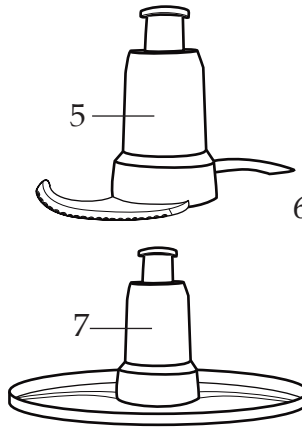

## WFP16SCD

4 Qt. Sealed Batch Bowl and  
Continuous-Feed Food Processor

**033648**  
Brush

Unit Information	
120 volts - 60 Hz - Max. 7 Amps	
2 Year Limited Warranty	
5 Year Full Motor Warranty	
4 1/2 Cup, 11 Cup and 14 Cup Work Bowls	
1000 Watt Peak Power Motor	
SealTight™ Lid and Blade Assembly	