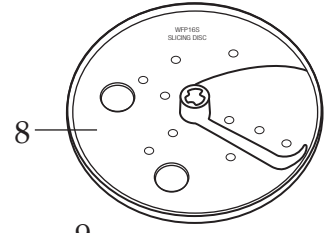

## WFP16SCD

4 Qt. Sealed Batch Bowl and  
Continuous-Feed Food Processor

**033648**  
Brush

Unit Information	
120 volts - 60 Hz - Max. 7 Amps	
2 Year Limited Warranty	
5 Year Full Motor Warranty	
4 1/2 Cup, 11 Cup and 14 Cup Work Bowls	
1000 Watt Peak Power Motor	
SealTight™ Lid and Blade Assembly	