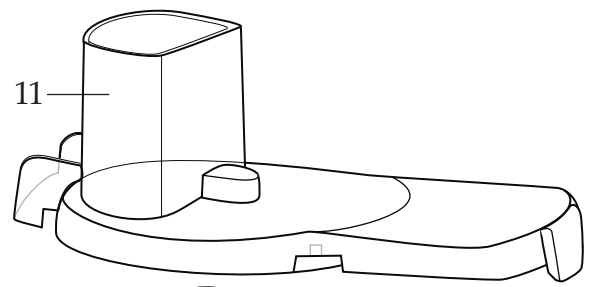

035933
Base Unit Assembly