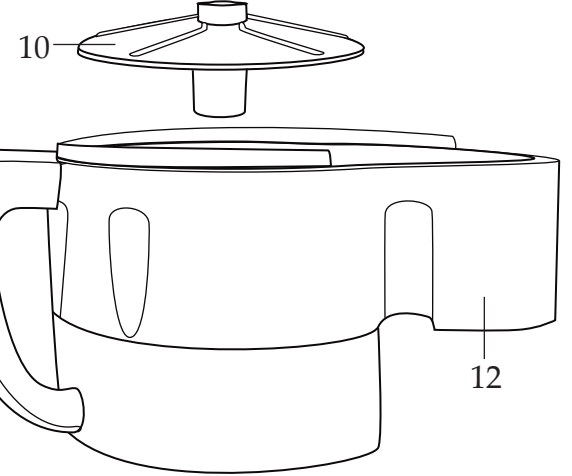

WARING COMMERCIAL®

4 Qt. Sealed Batch Bowl Food Processor

WFP16S

WFP16SCD

4 Qt. Sealed Batch Bowl and
Continuous-Feed Food Processor

Unit Information	
120 volts - 60 Hz - Max. 7 Amps	
2 Year Limited Warranty	
5 Year Full Motor Warranty	
4 1/2 Cup, 11 Cup and 14 Cup Work Bowls	
1000 Watt Peak Power Motor	
SealTight™ Lid and Blade Assembly	

- **033643**
  10mm Dicing Assembly (WFP16S13)
- **035682** (after 9/21/2015)
  8mm Dicing Assembly (WFP16S25)
- **035683** (after 9/21/2015)
  10mm Dicing Assembly (WFP16S26)
- **035684** (after 9/21/2015)
  12mm Dicing Assembly (WFP16S27)