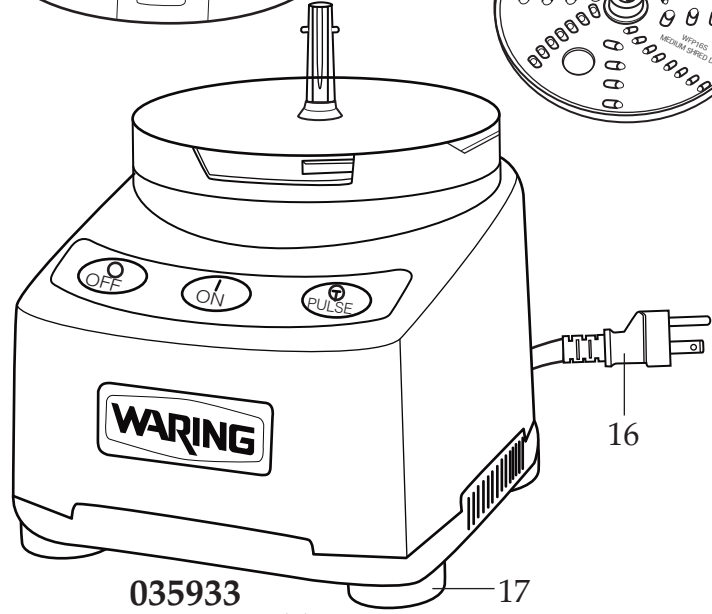

035933
Base Unit Assembly