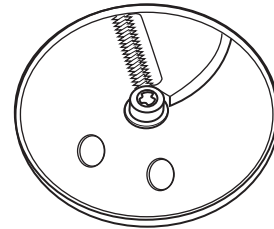

033644
Julienne Disc
(WFP16S14)