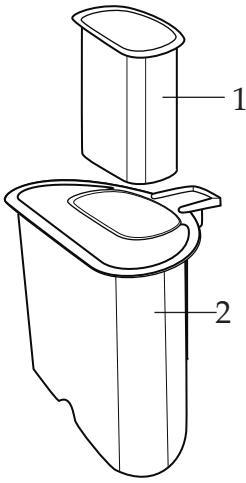

## WFP16SCD

4 Qt. Sealed Batch Bowl and  
Continuous-Feed Food Processor

**033648**  
Brush

Unit Information	
120 volts - 60 Hz - Max. 7 Amps	
2 Year Limited Warranty	
5 Year Full Motor Warranty	
4 1/2 Cup, 11 Cup and 14 Cup Work Bowls	
1000 Watt Peak Power Motor	
SealTight™ Lid and Blade Assembly	