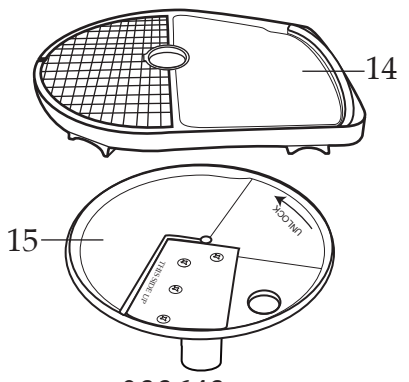

## WFP16SCD

4 Qt. Sealed Batch Bowl and  
Continuous-Feed Food Processor

**033648**  
Brush

Unit Information	
120 volts - 60 Hz - Max. 7 Amps	
2 Year Limited Warranty	
5 Year Full Motor Warranty	
4 1/2 Cup, 11 Cup and 14 Cup Work Bowls	
1000 Watt Peak Power Motor	
SealTight™ Lid and Blade Assembly	