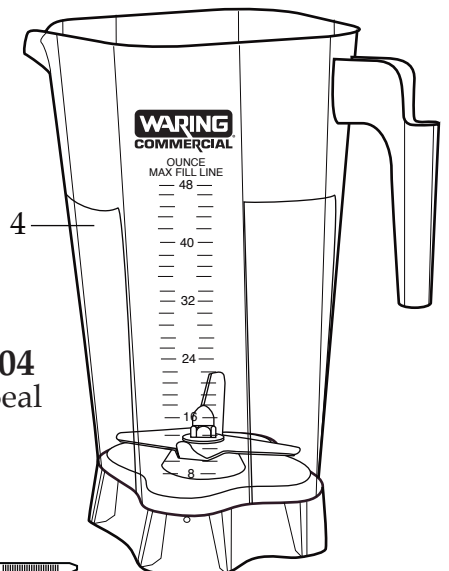

Unit Information

2 HP – 1500 watt – 24,000 Max RPM

48 oz. Stackable
Break Resistant Container

Limited 2 Year Warranty

035122
Control Panel Overlay

WARING COMMERCIAL

TORQ 2.0 Blender with 2 Toggle Switches

TBB145

013304
NSF Seal

035465
Blending Assembly
(with O ring and bearing holder nut)

Date Code Location
YY|MM|DD
year|year|month|month|day|day

503482
Container with Blending Assembly

Illustration#	Part#	Description
1	028769-E	Eastman Jar Lid Cover
2	035238-V	Vinyl Jar Lid
3	035465	Blending Assembly (with O ring and bearing holder nut)
4	035239	48 oz. Stackable Container ONLY
5	035885	Jar Pad
6	035085	Hole Plug (4 required)
7	034275	Sems (4 required)
8	034273	B Gasket (4 required)
9	037034 035251	Drive Coupling 2 Gen. (on units after 11/15/2019) Drive Coupling
10	037033	Coupling Washer (on units after 11/15/2019)
11	503609 503460-145	Top Housing with Badge (on units after 7/24/2021) Top Housing Assembly
12	038164 035160	Control Panel (on units after 7/24/2021) Control Panel Assembly
13	035090	Screw (2 required)
14	034900	PCB Cushion (2 required)
15	013604	Washer (2 required)
16	034904	Rubber Grommet (2 required)
17	034902	Sems (2 required)
18	034272	A Gasket (4 required)
19	034274	Screw (4 required)
20	035815 034276	Chiaphua Motor (on units after 6/4/2021) ECM Motor /KB500
21	503483	Motor Housing with Dampeners
22	013731	Cable Ties (6 required on units after 8/16/2016) - (2 required)
23	012409 019123	Small Crimp Connectors (5 required on units after 8/25/2016) - (4 required) Large Crimp Connector (2 required on units after 8/16/2016) - (1 required)
24	035124	Cordset
25	033619	Strain Relief
26	035079 503480	Bottom Housing ONLY Bottom Housing Assembly with Feet
27	034274	Screw (4 required)

Illustration#	Part#	Description
28	035088	Foot (4 required)
29	033737	O Ring (on units from 11/23/2021 thru 4/25/2022)
30	038614	Back Bezel Seal (3 required on units after 8/11/2022)

Parts No Longer Used