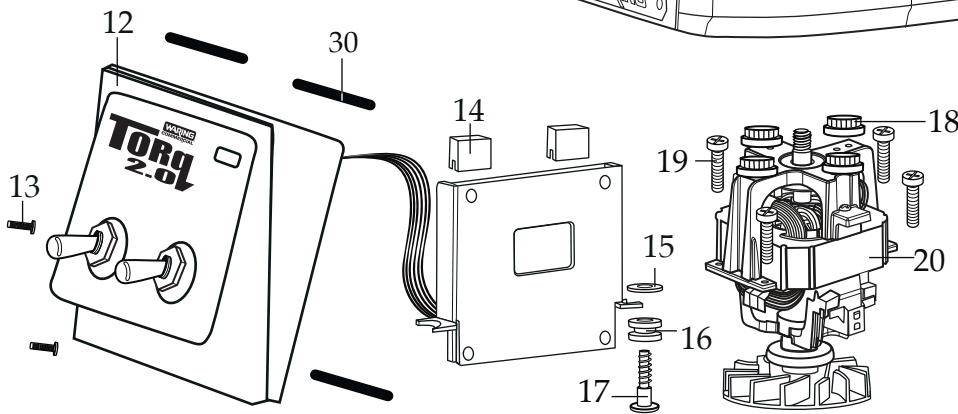

013304
NSF Seal

035465
Blending Assembly
(with O ring and bearing holder nut)

Date Code Location
YY|MM|DD
year|year|month|month|day|day

503482
Container with Blending Assembly

Illustration#	Part#	Description
1	028769-E	Eastman Jar Lid Cover
2	035238-V	Vinyl Jar Lid
3	035465	Blending Assembly (with O ring and bearing holder nut)
4	035239	48 oz. Stackable Container ONLY
5	035885	Jar Pad
6	035085	Hole Plug (4 required)
7	034275	Sems (4 required)
8	034273	B Gasket (4 required)
9	037034 035251	Drive Coupling 2 Gen. (on units after 11/15/2019) Drive Coupling
10	037033	Coupling Washer (on units after 11/15/2019)
11	503609 503460-145	Top Housing with Badge (on units after 7/24/2021) Top Housing Assembly
12	038164 035160	Control Panel (on units after 7/24/2021) Control Panel Assembly
13	035090	Screw (2 required)
14	034900	PCB Cushion (2 required)
15	013604	Washer (2 required)
16	034904	Rubber Grommet (2 required)
17	034902	Sems (2 required)
18	034272	A Gasket (4 required)
19	034274	Screw (4 required)
20	035815 034276	Chiaphua Motor (on units after 6/4/2021) ECM Motor /KB500
21	503483	Motor Housing with Dampeners
22	013731	Cable Ties (6 required on units after 8/16/2016) - (2 required)
23	012409 019123	Small Crimp Connectors (5 required on units after 8/25/2016) - (4 required) Large Crimp Connector (2 required on units after 8/16/2016) - (1 required)
24	035124	Cordset
25	033619	Strain Relief
26	035079 503480	Bottom Housing ONLY Bottom Housing Assembly with Feet
27	034274	Screw (4 required)