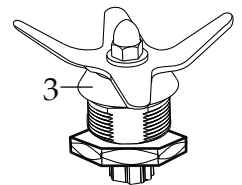

013304
NSF Seal

035465
Blending Assembly
(with O ring and bearing holder nut)

Date Code Location
YY|MM|DD
year|year|month|month|day|day

503482
Container with Blending Assembly

Illustration#	Part#	Description
1	028769-E	Eastman Jar Lid Cover
2	035238-V	Vinyl Jar Lid
3	035465	Blending Assembly (with O ring and bearing holder nut)
4	035239	48 oz. Stackable Container ONLY
5	035885	Jar Pad
6	035085	Hole Plug (4 required)
7	034275	Sems (4 required)
8	034273	B Gasket (4 required)
9	037034 035251	Drive Coupling 2 Gen. (on units after 11/15/2019) Drive Coupling
10	037033	Coupling Washer (on units after 11/15/2019)
11	503609 503460-145	Top Housing with Badge (on units after 7/24/2021) Top Housing Assembly
12	038164 035160	Control Panel (on units after 7/24/2021) Control Panel Assembly
13	035090	Screw (2 required)
14	034900	PCB Cushion (2 required)
15	013604	Washer (2 required)
16	034904	Rubber Grommet (2 required)
17	034902	Sems (2 required)
18	034272	A Gasket (4 required)
19	034274	Screw (4 required)
20	035815 034276	Chiaphua Motor (on units after 6/4/2021) ECM Motor /KB500
21	503483	Motor Housing with Dampeners
22	013731	Cable Ties (6 required on units after 8/16/2016) - (2 required)
23	012409 019123	Small Crimp Connectors (5 required on units after 8/25/2016) - (4 required) Large Crimp Connector (2 required on units after 8/16/2016) - (1 required)
24	035124	Cordset
25	033619	Strain Relief
26	035079 503480	Bottom Housing ONLY Bottom Housing Assembly with Feet
27	034274	Screw (4 required)

Illustration#	Part#	Description
28	035088	Foot (4 required)
29	033737	O Ring (on units from 11/23/2021 thru 4/25/2022)
30	038614	Back Bezel Seal (3 required on units after 8/11/2022)

Parts No Longer Used