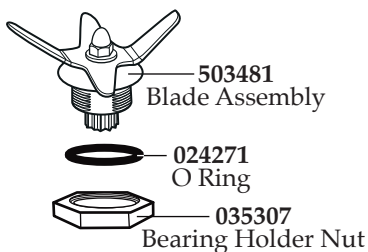

Unit Information

2 HP – 1500 watt – 24,000 Max RPM

48 oz. Stackable
Break Resistant Container

Limited 2 Year Warranty

035122
Control Panel Overlay

WARING COMMERCIAL

TORQ 2.0 Blender with 2 Toggle Switches

TBB145

013304
NSF Seal

035465
Blending Assembly
(with O ring and bearing holder nut)

Date Code Location
YY|MM|DD
year|year|month|month|day|day

503482
Container with Blending Assembly

Illustration#	Part#	Description
1	028769-E	Eastman Jar Lid Cover
2	035238-V	Vinyl Jar Lid
3	035465	Blending Assembly (with O ring and bearing holder nut)
4	035239	48 oz. Stackable Container ONLY
5	035885	Jar Pad
6	035085	Hole Plug (4 required)
7	034275	Sems (4 required)
8	034273	B Gasket (4 required)
9	037034 035251	Drive Coupling 2 Gen. (on units after 11/15/2019) Drive Coupling
10	037033	Coupling Washer (on units after 11/15/2019)
11	503609 503460-145	Top Housing with Badge (on units after 7/24/2021) Top Housing Assembly
12	038164 035160	Control Panel (on units after 7/24/2021) Control Panel Assembly
13	035090	Screw (2 required)
14	034900	PCB Cushion (2 required)
15	013604	Washer (2 required)
16	034904	Rubber Grommet (2 required)
17	034902	Sems (2 required)
18	034272	A Gasket (4 required)
19	034274	Screw (4 required)
20	035815 034276	Chiaphua Motor (on units after 6/4/2021) ECM Motor /KB500
21	503483	Motor Housing with Dampeners
22	013731	Cable Ties (6 required on units after 8/16/2016) - (2 required)
23	012409 019123	Small Crimp Connectors (5 required on units after 8/25/2016) - (4 required) Large Crimp Connector (2 required on units after 8/16/2016) - (1 required)
24	035124	Cordset
25	033619	Strain Relief
26	035079 503480	Bottom Housing ONLY Bottom Housing Assembly with Feet
27	034274	Screw (4 required)

Illustration#	Part#	Description
28	035088	Foot (4 required)
29	033737	O Ring (on units from 11/23/2021 thru 4/25/2022)
30	038614	Back Bezel Seal (3 required on units after 8/11/2022)

Parts No Longer Used