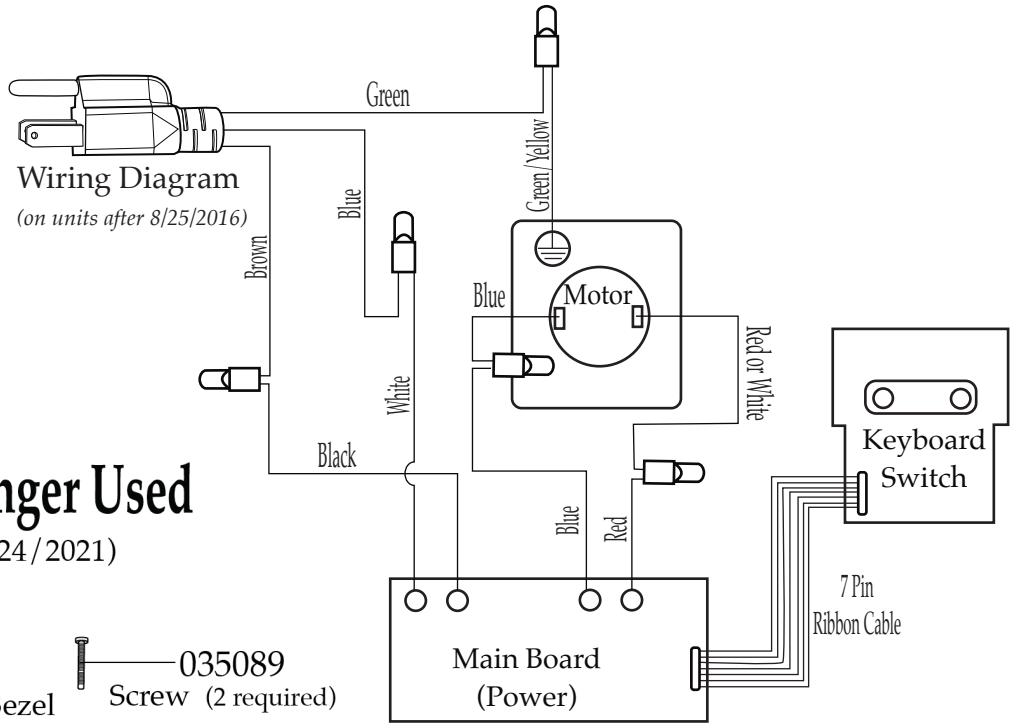

Illustration#	Part#	Description
28	035088	Foot (4 required)
29	033737	O Ring (on units from 11/23/2021 thru 4/25/2022)
30	038614	Back Bezel Seal (3 required on units after 8/11/2022)