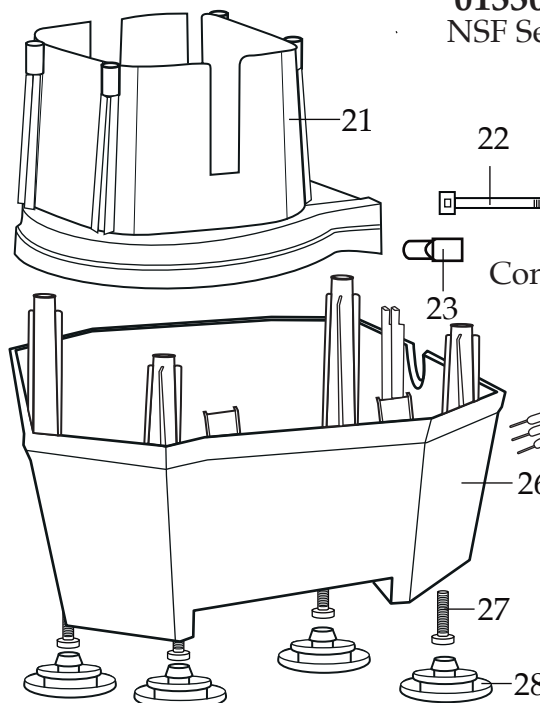

Unit Information

2 HP – 1500 watt – 24,000 Max RPM

48 oz. Stackable
Break Resistant Container

Limited 2 Year Warranty

035122
Control Panel Overlay

WARING COMMERCIAL

TORQ 2.0 Blender with 2 Toggle Switches

TBB145

013304
NSF Seal

035465
Blending Assembly
(with O ring and bearing holder nut)

Date Code Location
YY|MM|DD
year|year|month|month|day|day

503482
Container with Blending Assembly

Illustration#	Part#	Description
1	028769-E	Eastman Jar Lid Cover
2	035238-V	Vinyl Jar Lid
3	035465	Blending Assembly (with O ring and bearing holder nut)
4	035239	48 oz. Stackable Container ONLY
5	035885	Jar Pad
6	035085	Hole Plug (4 required)
7	034275	Sems (4 required)
8	034273	B Gasket (4 required)
9	037034 035251	Drive Coupling 2 Gen. (on units after 11/15/2019) Drive Coupling
10	037033	Coupling Washer (on units after 11/15/2019)
11	503609 503460-145	Top Housing with Badge (on units after 7/24/2021) Top Housing Assembly
12	038164 035160	Control Panel (on units after 7/24/2021) Control Panel Assembly
13	035090	Screw (2 required)
14	034900	PCB Cushion (2 required)
15	013604	Washer (2 required)
16	034904	Rubber Grommet (2 required)
17	034902	Sems (2 required)
18	034272	A Gasket (4 required)
19	034274	Screw (4 required)
20	035815 034276	Chiaphua Motor (on units after 6/4/2021) ECM Motor /KB500
21	503483	Motor Housing with Dampeners
22	013731	Cable Ties (6 required on units after 8/16/2016) - (2 required)
23	012409 019123	Small Crimp Connectors (5 required on units after 8/25/2016) - (4 required) Large Crimp Connector (2 required on units after 8/16/2016) - (1 required)
24	035124	Cordset
25	033619	Strain Relief
26	035079 503480	Bottom Housing ONLY Bottom Housing Assembly with Feet
27	034274	Screw (4 required)

Illustration#	Part#	Description
28	035088	Foot (4 required)
29	033737	O Ring (on units from 11/23/2021 thru 4/25/2022)
30	038614	Back Bezel Seal (3 required on units after 8/11/2022)

Parts No Longer Used