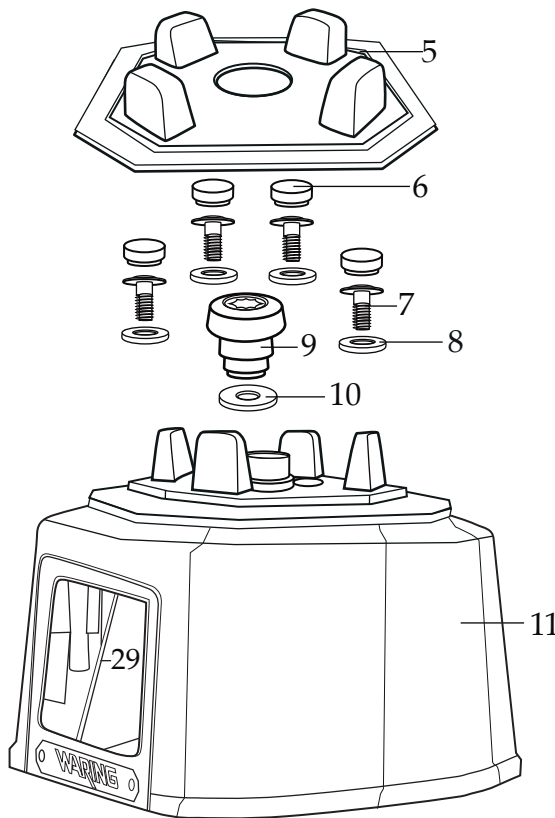

013304
NSF Seal

035465
Blending Assembly
(with O ring and bearing holder nut)

Date Code Location
YY|MM|DD
year|year|month|month|day|day

503482
Container with Blending Assembly

Illustration#	Part#	Description
1	028769-E	Eastman Jar Lid Cover
2	035238-V	Vinyl Jar Lid
3	035465	Blending Assembly (with O ring and bearing holder nut)
4	035239	48 oz. Stackable Container ONLY
5	035885	Jar Pad
6	035085	Hole Plug (4 required)
7	034275	Sems (4 required)
8	034273	B Gasket (4 required)
9	037034 035251	Drive Coupling 2 Gen. (on units after 11/15/2019) Drive Coupling
10	037033	Coupling Washer (on units after 11/15/2019)
11	503609 503460-145	Top Housing with Badge (on units after 7/24/2021) Top Housing Assembly
12	038164 035160	Control Panel (on units after 7/24/2021) Control Panel Assembly
13	035090	Screw (2 required)
14	034900	PCB Cushion (2 required)
15	013604	Washer (2 required)
16	034904	Rubber Grommet (2 required)
17	034902	Sems (2 required)
18	034272	A Gasket (4 required)
19	034274	Screw (4 required)
20	035815 034276	Chiaphua Motor (on units after 6/4/2021) ECM Motor /KB500
21	503483	Motor Housing with Dampeners
22	013731	Cable Ties (6 required on units after 8/16/2016) - (2 required)
23	012409 019123	Small Crimp Connectors (5 required on units after 8/25/2016) - (4 required) Large Crimp Connector (2 required on units after 8/16/2016) - (1 required)
24	035124	Cordset
25	033619	Strain Relief
26	035079 503480	Bottom Housing ONLY Bottom Housing Assembly with Feet
27	034274	Screw (4 required)

Illustration#	Part#	Description
28	035088	Foot (4 required)
29	033737	O Ring (on units from 11/23/2021 thru 4/25/2022)
30	038614	Back Bezel Seal (3 required on units after 8/11/2022)

Parts No Longer Used

(last used 7/24/2021)

035083
Control Housing Back Bezel

035253
LED Lens

035160
TBB145 Control Panel Assembly

035089
Screw (2 required)

035255
Washer (2 required)