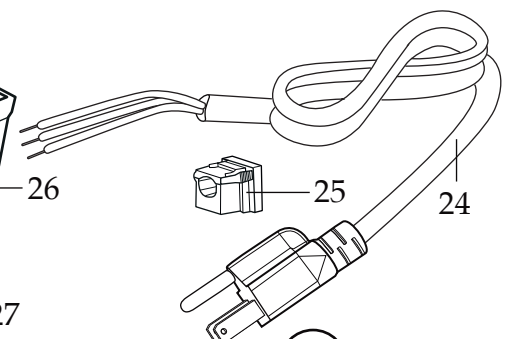

013304
NSF Seal

035465
Blending Assembly
(with O ring and bearing holder nut)

Date Code Location
YY|MM|DD
year|year|month|month|day|day

503482
Container with Blending Assembly

Illustration#	Part#	Description
1	028769-E	Eastman Jar Lid Cover
2	035238-V	Vinyl Jar Lid
3	035465	Blending Assembly (with O ring and bearing holder nut)
4	035239	48 oz. Stackable Container ONLY
5	035885	Jar Pad
6	035085	Hole Plug (4 required)
7	034275	Sems (4 required)
8	034273	B Gasket (4 required)
9	037034 035251	Drive Coupling 2 Gen. (on units after 11/15/2019) Drive Coupling
10	037033	Coupling Washer (on units after 11/15/2019)
11	503609 503460-145	Top Housing with Badge (on units after 7/24/2021) Top Housing Assembly
12	038164 035160	Control Panel (on units after 7/24/2021) Control Panel Assembly
13	035090	Screw (2 required)
14	034900	PCB Cushion (2 required)
15	013604	Washer (2 required)
16	034904	Rubber Grommet (2 required)
17	034902	Sems (2 required)
18	034272	A Gasket (4 required)
19	034274	Screw (4 required)
20	035815 034276	Chiaphua Motor (on units after 6/4/2021) ECM Motor /KB500
21	503483	Motor Housing with Dampeners
22	013731	Cable Ties (6 required on units after 8/16/2016) - (2 required)
23	012409 019123	Small Crimp Connectors (5 required on units after 8/25/2016) - (4 required) Large Crimp Connector (2 required on units after 8/16/2016) - (1 required)
24	035124	Cordset
25	033619	Strain Relief
26	035079 503480	Bottom Housing ONLY Bottom Housing Assembly with Feet
27	034274	Screw (4 required)

Illustration#	Part#	Description
28	035088	Foot (4 required)
29	033737	O Ring (on units from 11/23/2021 thru 4/25/2022)
30	038614	Back Bezel Seal (3 required on units after 8/11/2022)

Parts No Longer Used